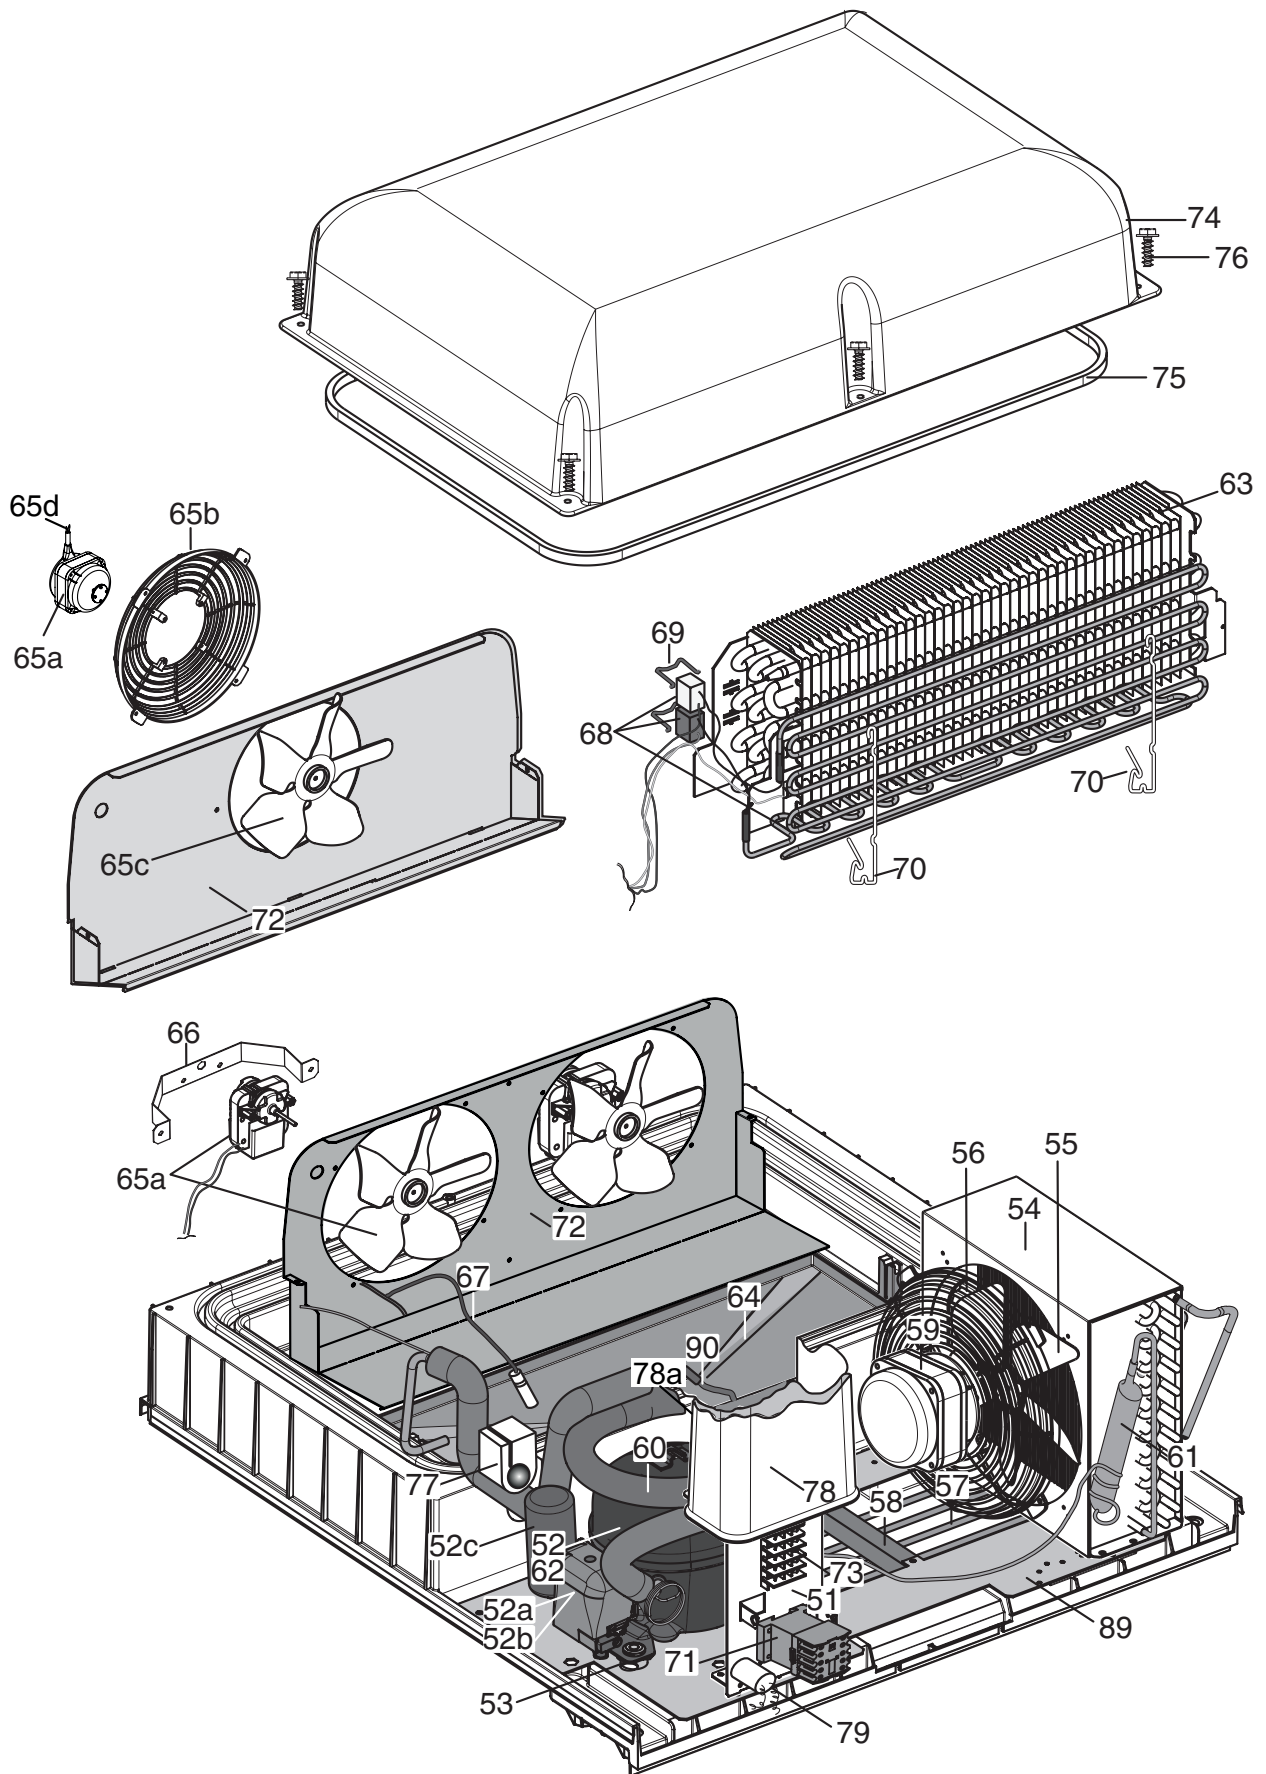

COOLING UNIT ASSEMBLY

for glass door always and full door up to 2021/37