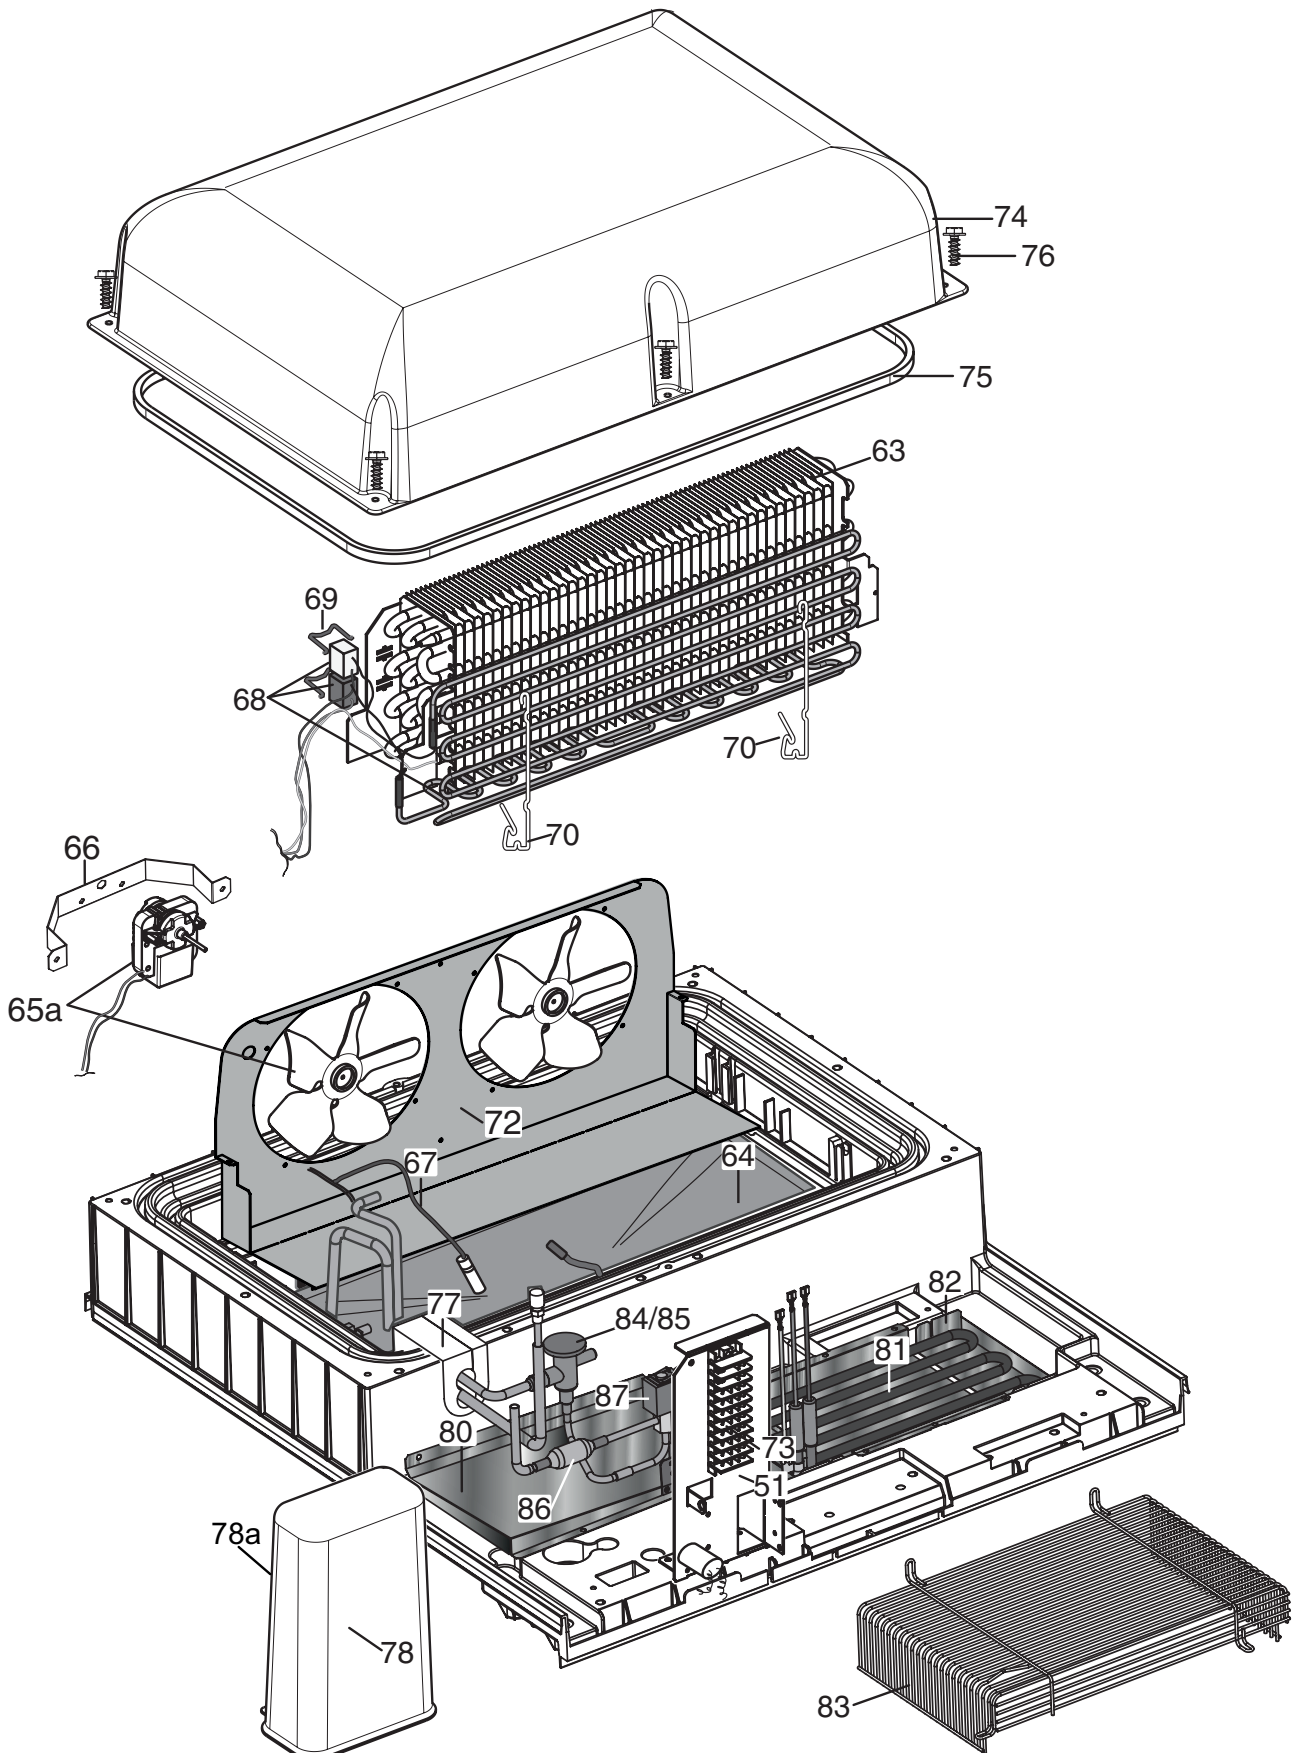

REMOTE COOLING UNIT ASSEMBLY

for glass door always and full door up to 2021/37