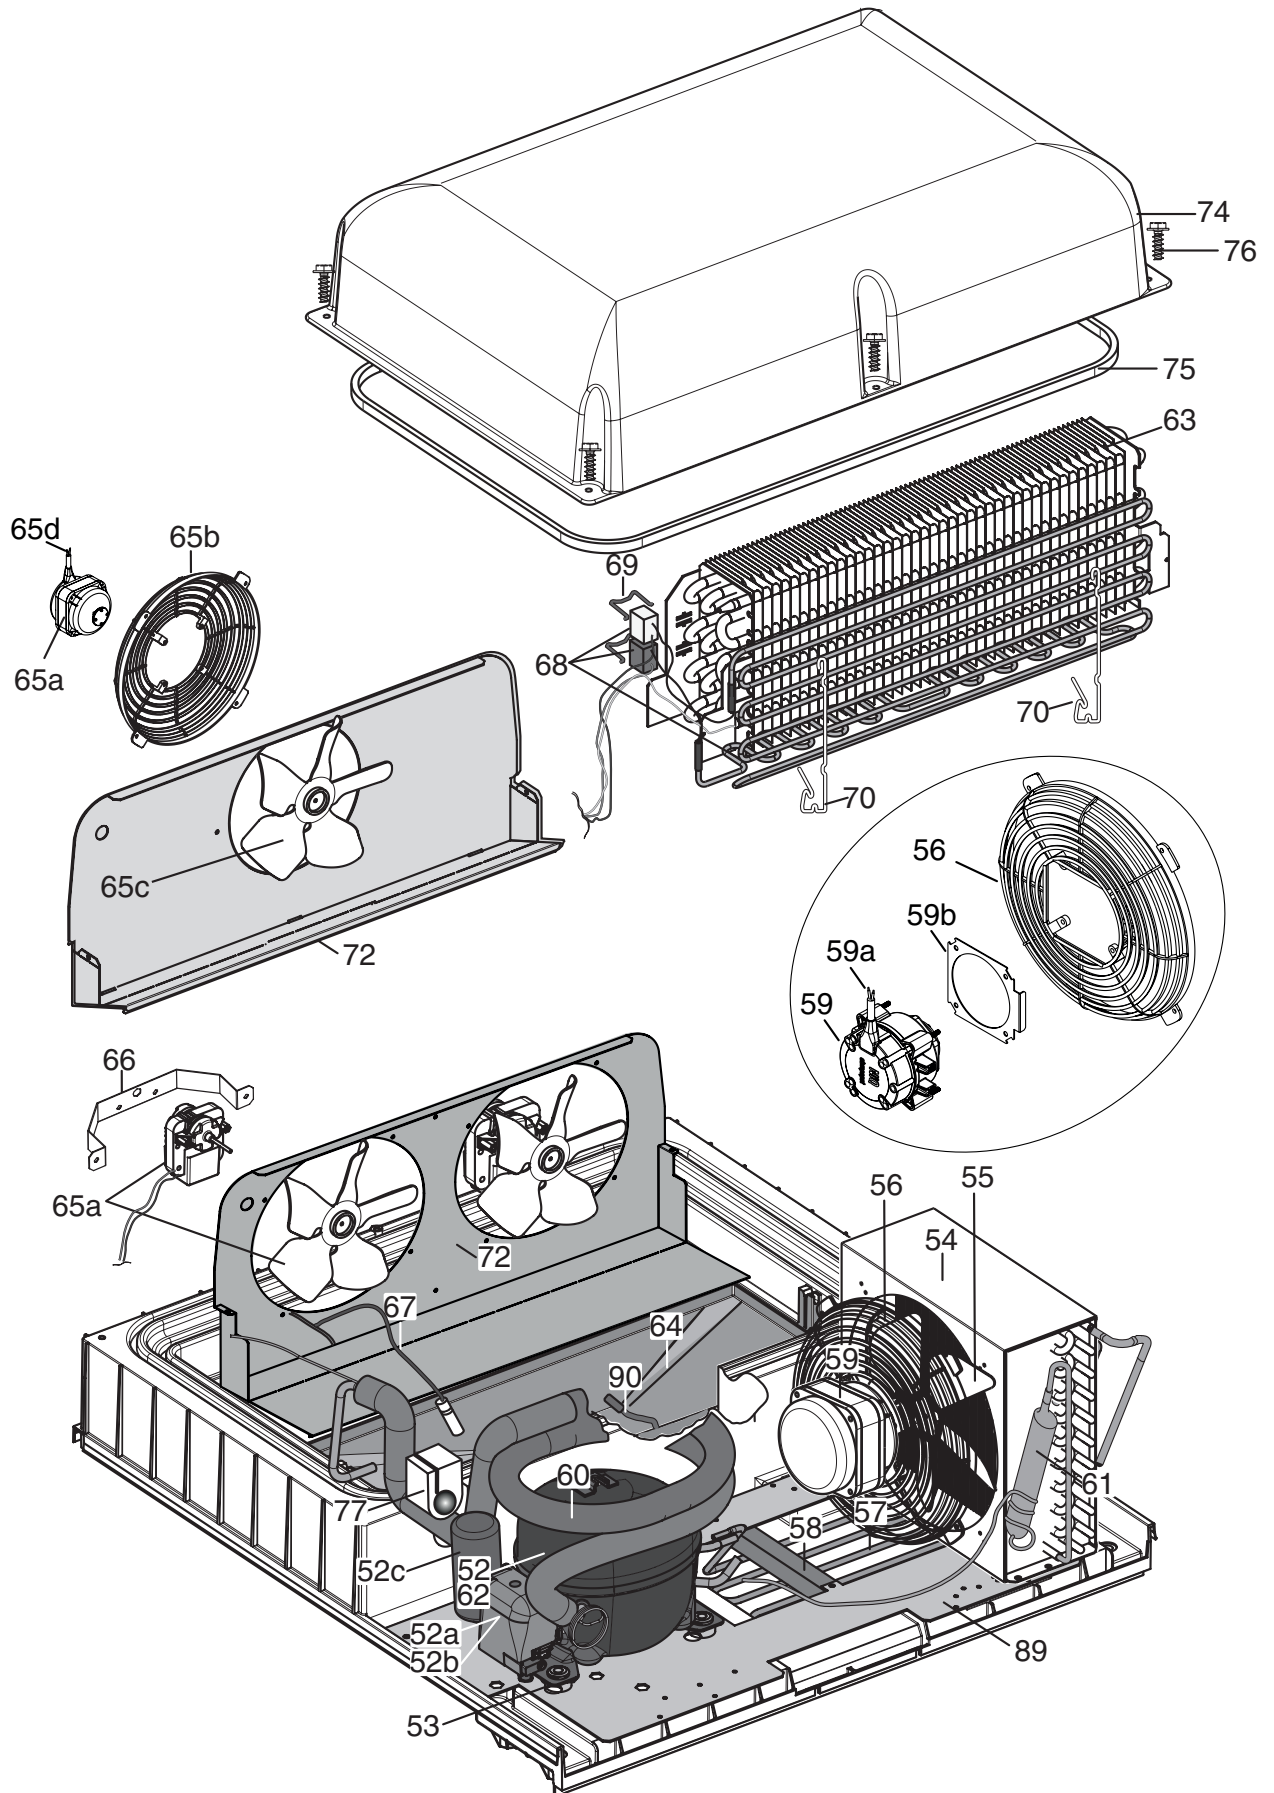

COOLING UNIT ASSEMBLY

for full door from 2021/38